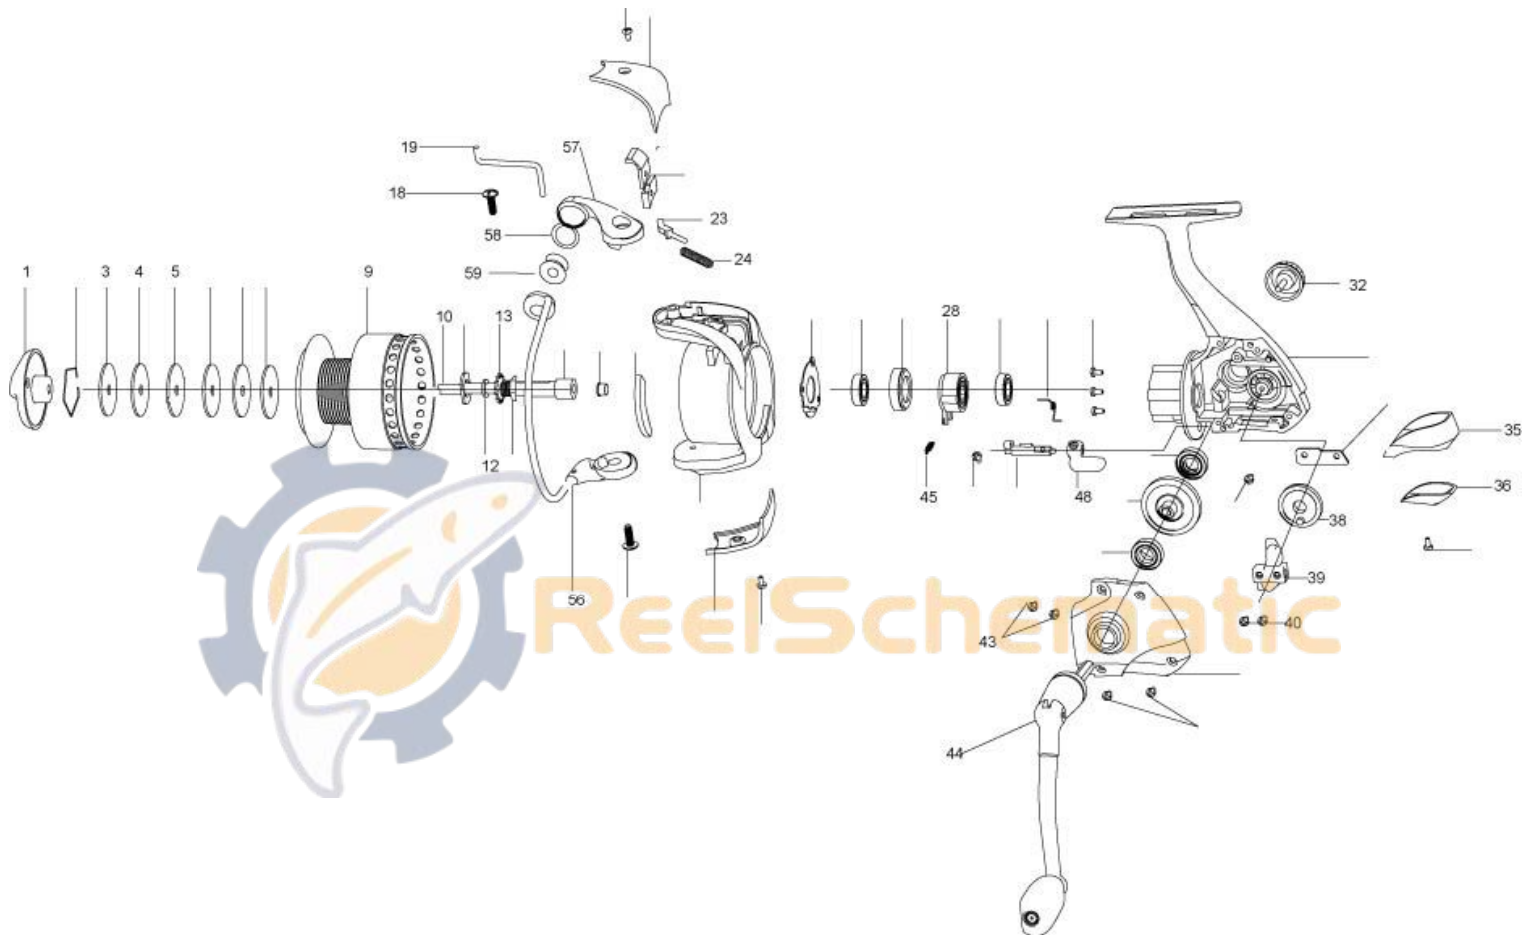

# QUANTUM<sup>®</sup>

## Optix OP30FA

**Quantum OP30FA Spinning Reel Part List**

Key #	Description	Part No.	Key #	Description	Part No.
1	Drag Knob Assembly	ZG332-01	32	Handle Screw Cap Assembly	KG249-01
3	Drag "D" Washer	ZG081-01	35	Rear Cap "A"	ZG140-01
4	Drag Felt Washer	ZG033-01	36	Rear Cap "B"	ZG142-01
5	Drag "Ear" Washer	ZG080-01	38	Oscillation Gear	ZG053-01
9	Spool Assembly	ZG321-01	39	Oscillation Slider	ZG025-01
10	Centershaft	ZG015-01	40	Oscillation Slider Screw	KG100-01
12	Drag Spool Washer	YG030-01	44	Handle Assembly	YG318-01
13	Clicker Gear	YG037-01	45	Clutch Spring	KG216-01
18	Arm Lever Screw	KG077-01	48	A/R Switch	KG059-01
19	Kick Lever	ZG019-01	56	Bail Assembly	ZG347-01
23	Bail Trip Shaft	ZG031-01	57	Arm Lever	ZG007-01
24	Bail Trip Spring	ZG022-01	58	Line Roller bushing	ZG102-01
28	Clutch Assembly	KG063-01	59	Line Roller	YG004-01